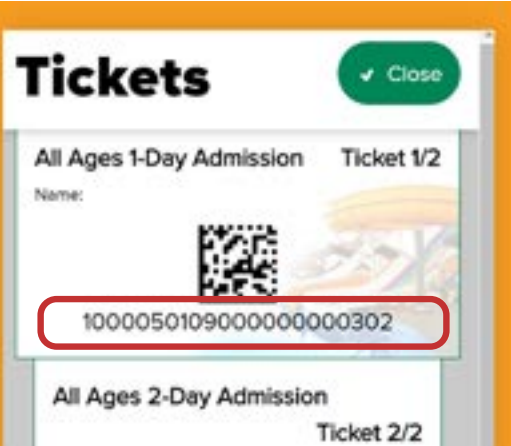

## ADMISSION TICKETS

Enter the Visual ID/Barcode Number located on your Print-At-Home ticket, digital ticket, or hard stock ticket. To view your digital tickets, visit your Confirmation Email and click 'Retrieve Tickets.'

**Mobile Ticket**

**Print-At-Home Ticket**

**Printed Ticket**