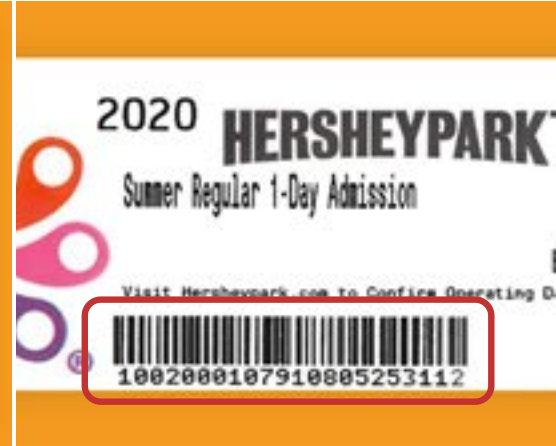

Printed Ticket