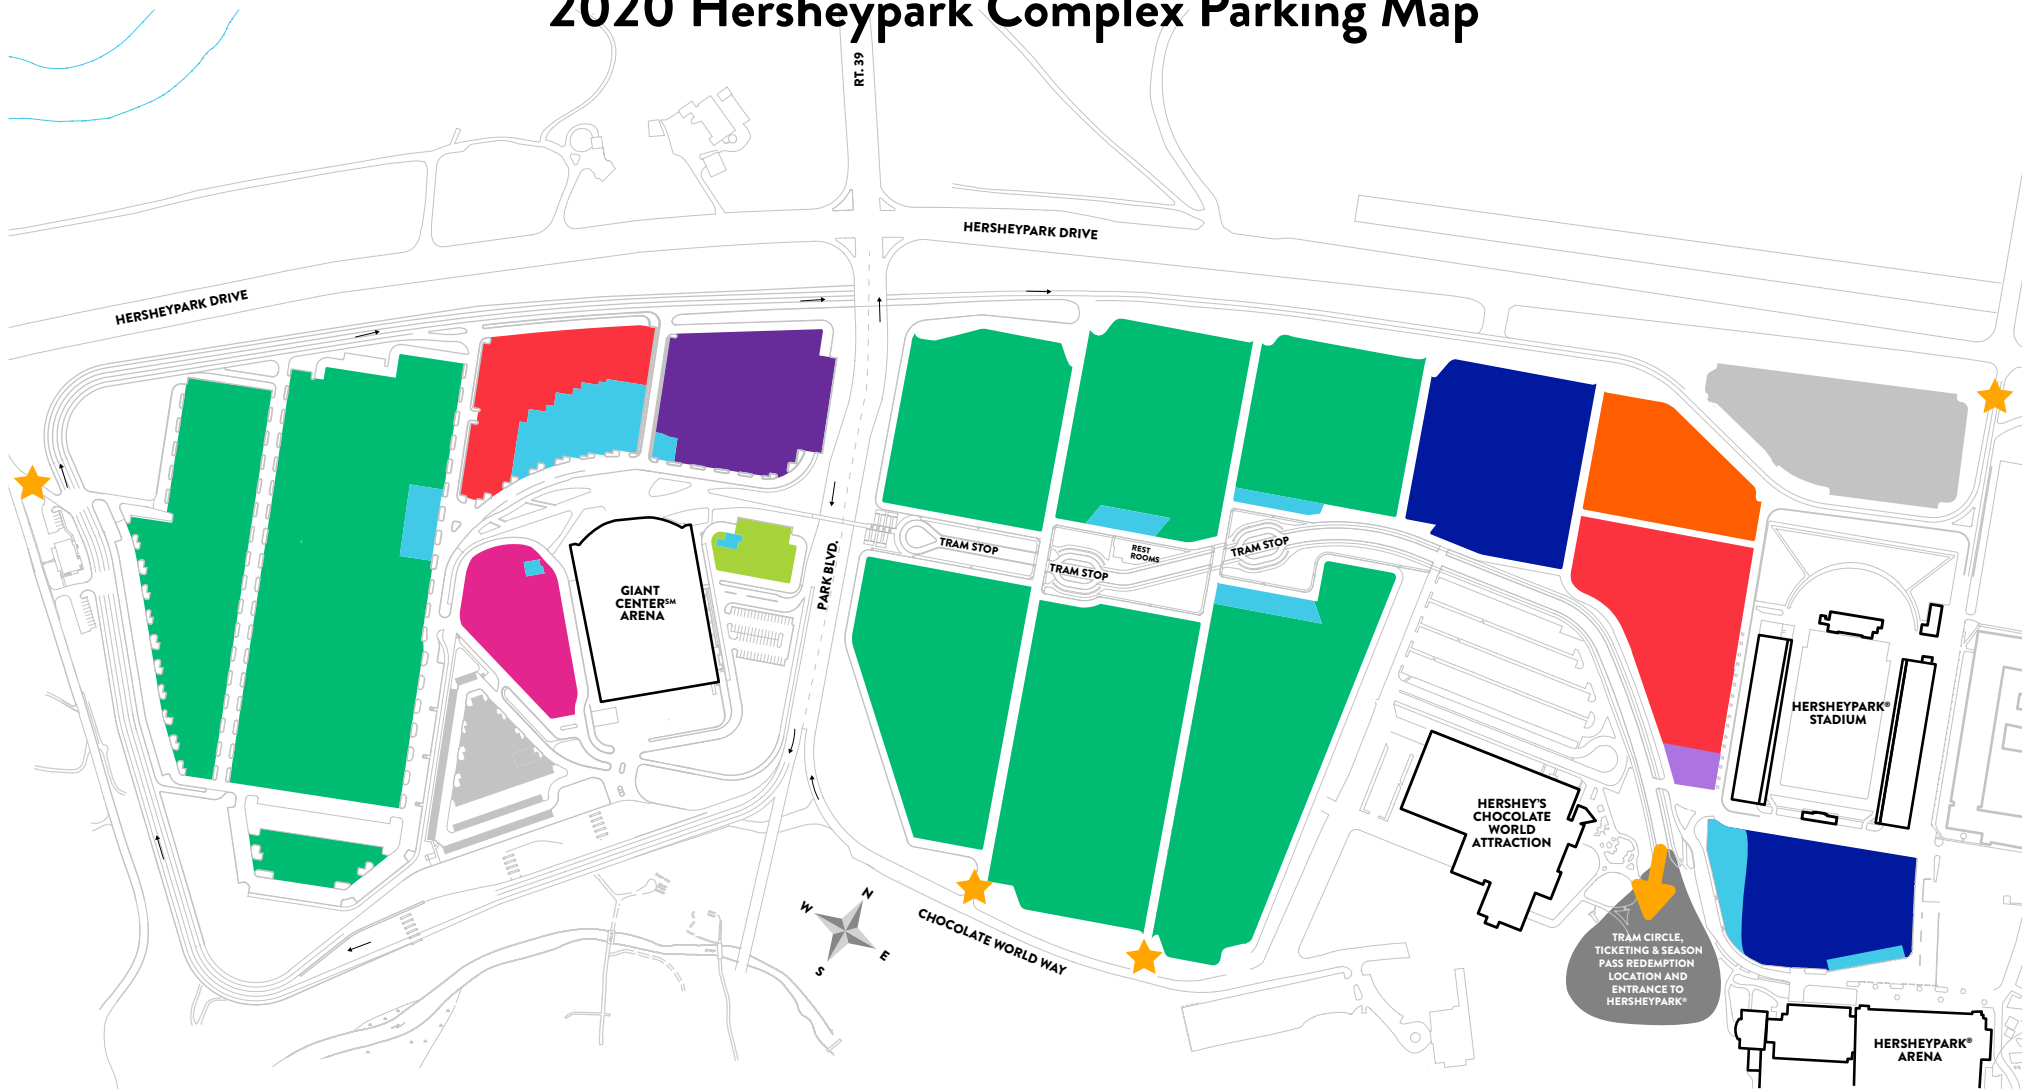

# 2020 Hersheypark Complex Parking Map

## LEGEND

- ACCESSIBLE PARKING (GIANT CENTER & HERSHEY PARK)
- EXCLUSIVE SEASON PASS HOLDERS PARKING (HERSHEY PARK)  
*2020 Full Size or King Size Season Pass required.  
Subject to availability on a first-come-first-serve basis.*
- PREFERRED PARKING (GIANT CENTER & HERSHEY PARK)
- OVERSIZED VEHICLE PARKING (HERSHEY PARK)
- GENERAL PARKING (GIANT CENTER & HERSHEY PARK)
- CLUB SEAT PARKING (GIANT CENTER)
- SUITE HOLDER PARKING (GIANT CENTER)
- EMPLOYEE PARKING (GIANT CENTER & HERSHEY PARK STADIUM)
- MEDIA & ADMINISTRATION PARKING (GIANT CENTER)
- RIDE SHARING LOT FOR DROP-OFFS & PICKUPS
- ★ PROPERTY EXITS

Please prepare to stop at the Parking Toll Plaza to purchase a one-day Parking Pass, scan a valid 2020 Season Pass, or scan a pre-purchased parking voucher.