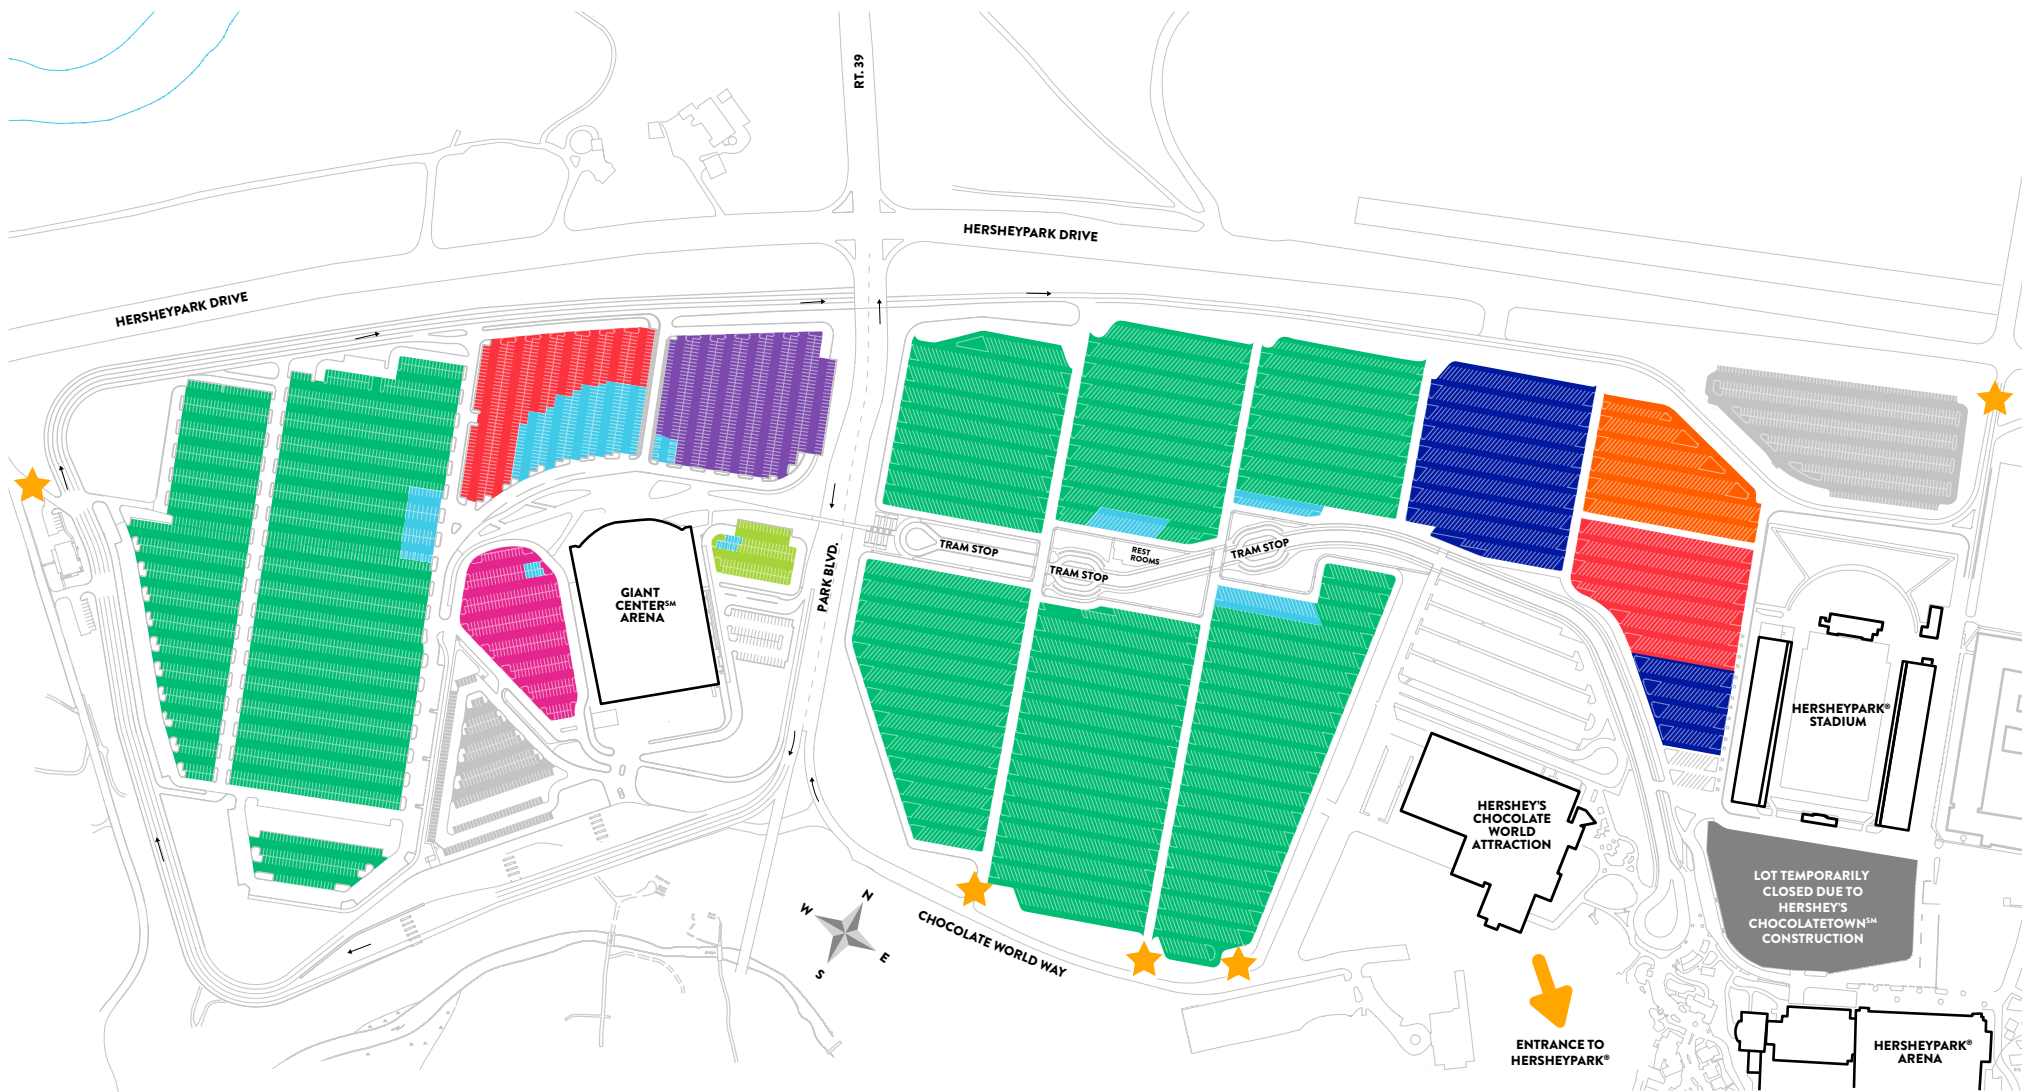

**LEGEND**

- ACCESSIBLE PARKING (GIANT CENTER & HERSHEY PARK)
- EXCLUSIVE SEASON PASS HOLDERS PARKING (HERSHEY PARK)
- PREFERRED PARKING (GIANT CENTER & HERSHEY PARK)
- OVERSIZED VEHICLE PARKING (HERSHEY PARK)
- GENERAL PARKING (GIANT CENTER & HERSHEY PARK)
- CLUB SEAT PARKING (GIANT CENTER)
- SUITE HOLDER PARKING (GIANT CENTER)
- EMPLOYEE PARKING (GIANT CENTER & HERSHEY PARK STADIUM)
- MEDIA & ADMINISTRATION PARKING (GIANT CENTER)
- ★ PROPERTY EXITS

Please prepare to stop at the Parking Toll Plaza to purchase a one-day Parking Pass or scan a valid 2018 Season Pass.

**LEGEND**

- ACCESSIBLE PARKING (GIANT CENTER & HERSHEY PARK)
  - EXCLUSIVE SEASON PASS HOLDERS PARKING (HERSHEY PARK)
  - PREFERRED PARKING (GIANT CENTER & HERSHEY PARK)
  - OVERSIZED VEHICLE PARKING (HERSHEY PARK)
  - GENERAL PARKING (GIANT CENTER & HERSHEY PARK)
- CLUB SEAT PARKING (GIANT CENTER)
  - SUITE HOLDER PARKING (GIANT CENTER)
  - EMPLOYEE PARKING (GIANT CENTER & HERSHEY PARK STADIUM)
  - MEDIA & ADMINISTRATION PARKING (GIANT CENTER)
  - ★ PROPERTY EXITS

Please prepare to stop at the Parking Toll Plaza to purchase a one-day Parking Pass or scan a valid 2018 Season Pass.