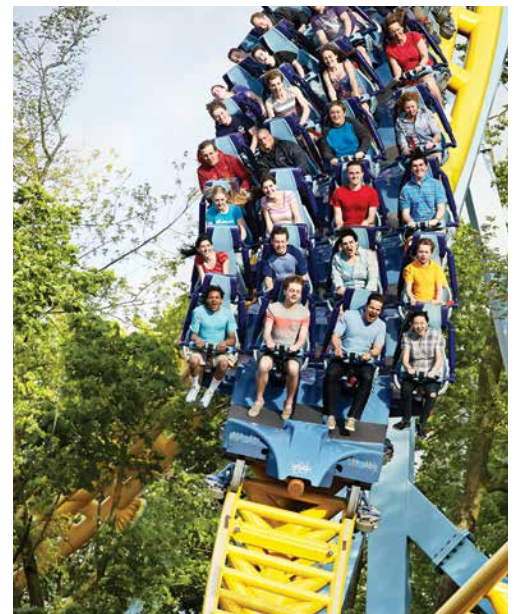

CONTACT A *HERSHEYPARK* SALES REPRESENTATIVE TODAY! 1-800-242-4236

©2017 Hershey Entertainment & Resorts Company. All words, designs, and phrases appearing in italics and/or with the symbol ®, SM, or TM are trademarks used under license or with permission. 17SA25377