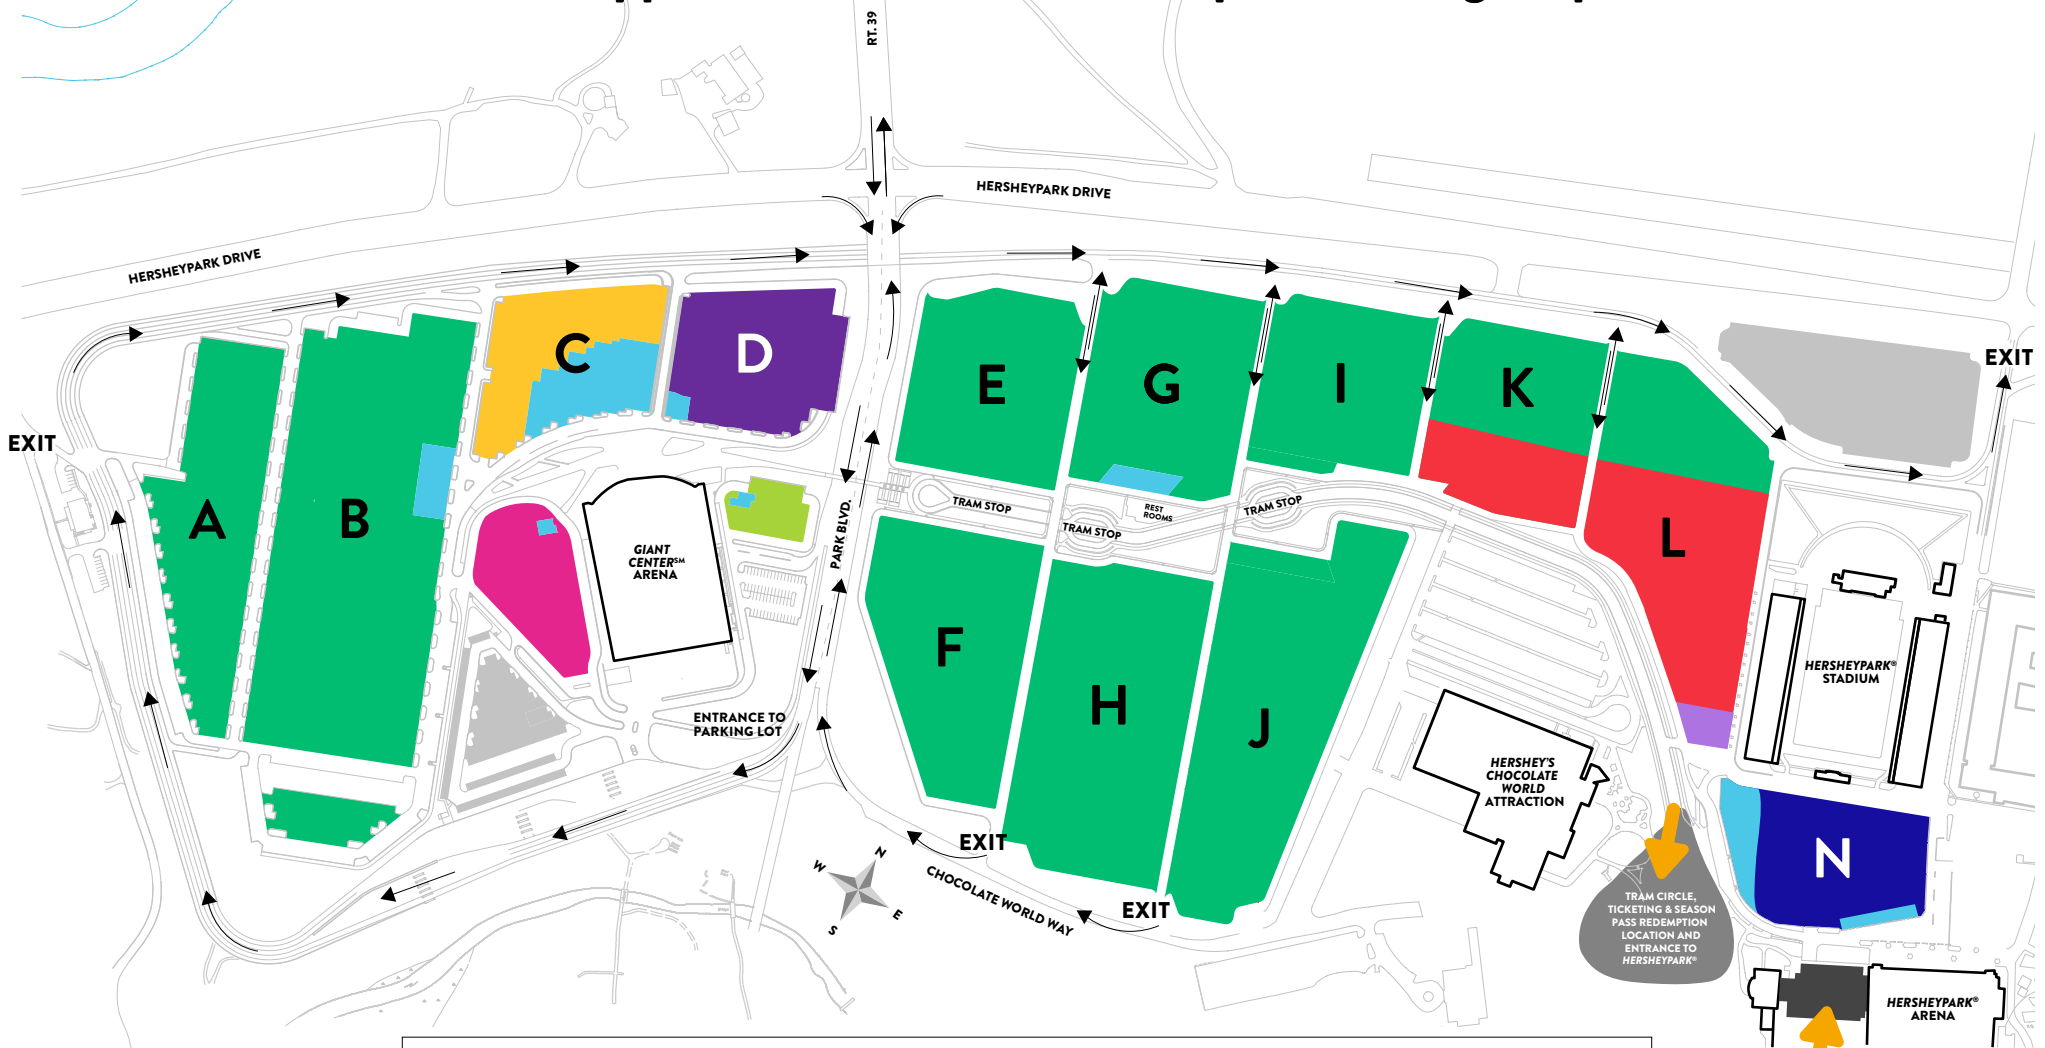

# Hersheypark® Entertainment Complex Parking Map

LEGEND	
<b>A, B, E-K</b>	GENERAL PARKING (GIANT CENTER & HERSHEY PARK)
<b>C</b>	PREFERRED PARKING (GIANT CENTER)
<b>D</b>	CLUB SEAT PARKING (GIANT CENTER)
<b>Light Blue</b>	ACCESSIBLE PARKING (GIANT CENTER & HERSHEY PARK)
<b>Pink</b>	SUITE HOLDER PARKING (GIANT CENTER)
<b>Light Green</b>	MEDIA & ADMINISTRATION PARKING (GIANT CENTER)
<b>Grey</b>	EMPLOYEE PARKING (GIANT CENTER & HERSHEY PARK STADIUM)
<b>L</b>	SEASON PASS HOLDER & PREFERRED PARKING (HERSHEY PARK) <i>Valid Full Size, King Size or Giant Size Season Pass required. Subject to availability on a first-come-first-serve basis.</i>
<b>N</b>	EXCLUSIVE SEASON PASS HOLDERS' PARKING (HERSHEY PARK) <i>Valid Full Size, King Size or Giant Size Season Pass required. Subject to availability on a first-come-first-serve basis.</i>
<b>Purple</b>	RIDE SHARING LOT FOR DROP-OFFS & PICKUPS
<b>Dark Grey</b>	THE CHOCOLATIER™, MILTON'S™ ICE CREAM PARLOR AND THE SWEETERIE™ <i>Complimentary parking is available in the Season Pass Holder lot when Hersheypark is not open or during events. Guests can access this lot through the Hersheypark parking entry gate. If guests are visiting during Park or event hours a parking fee applies for our general parking lots.</i>