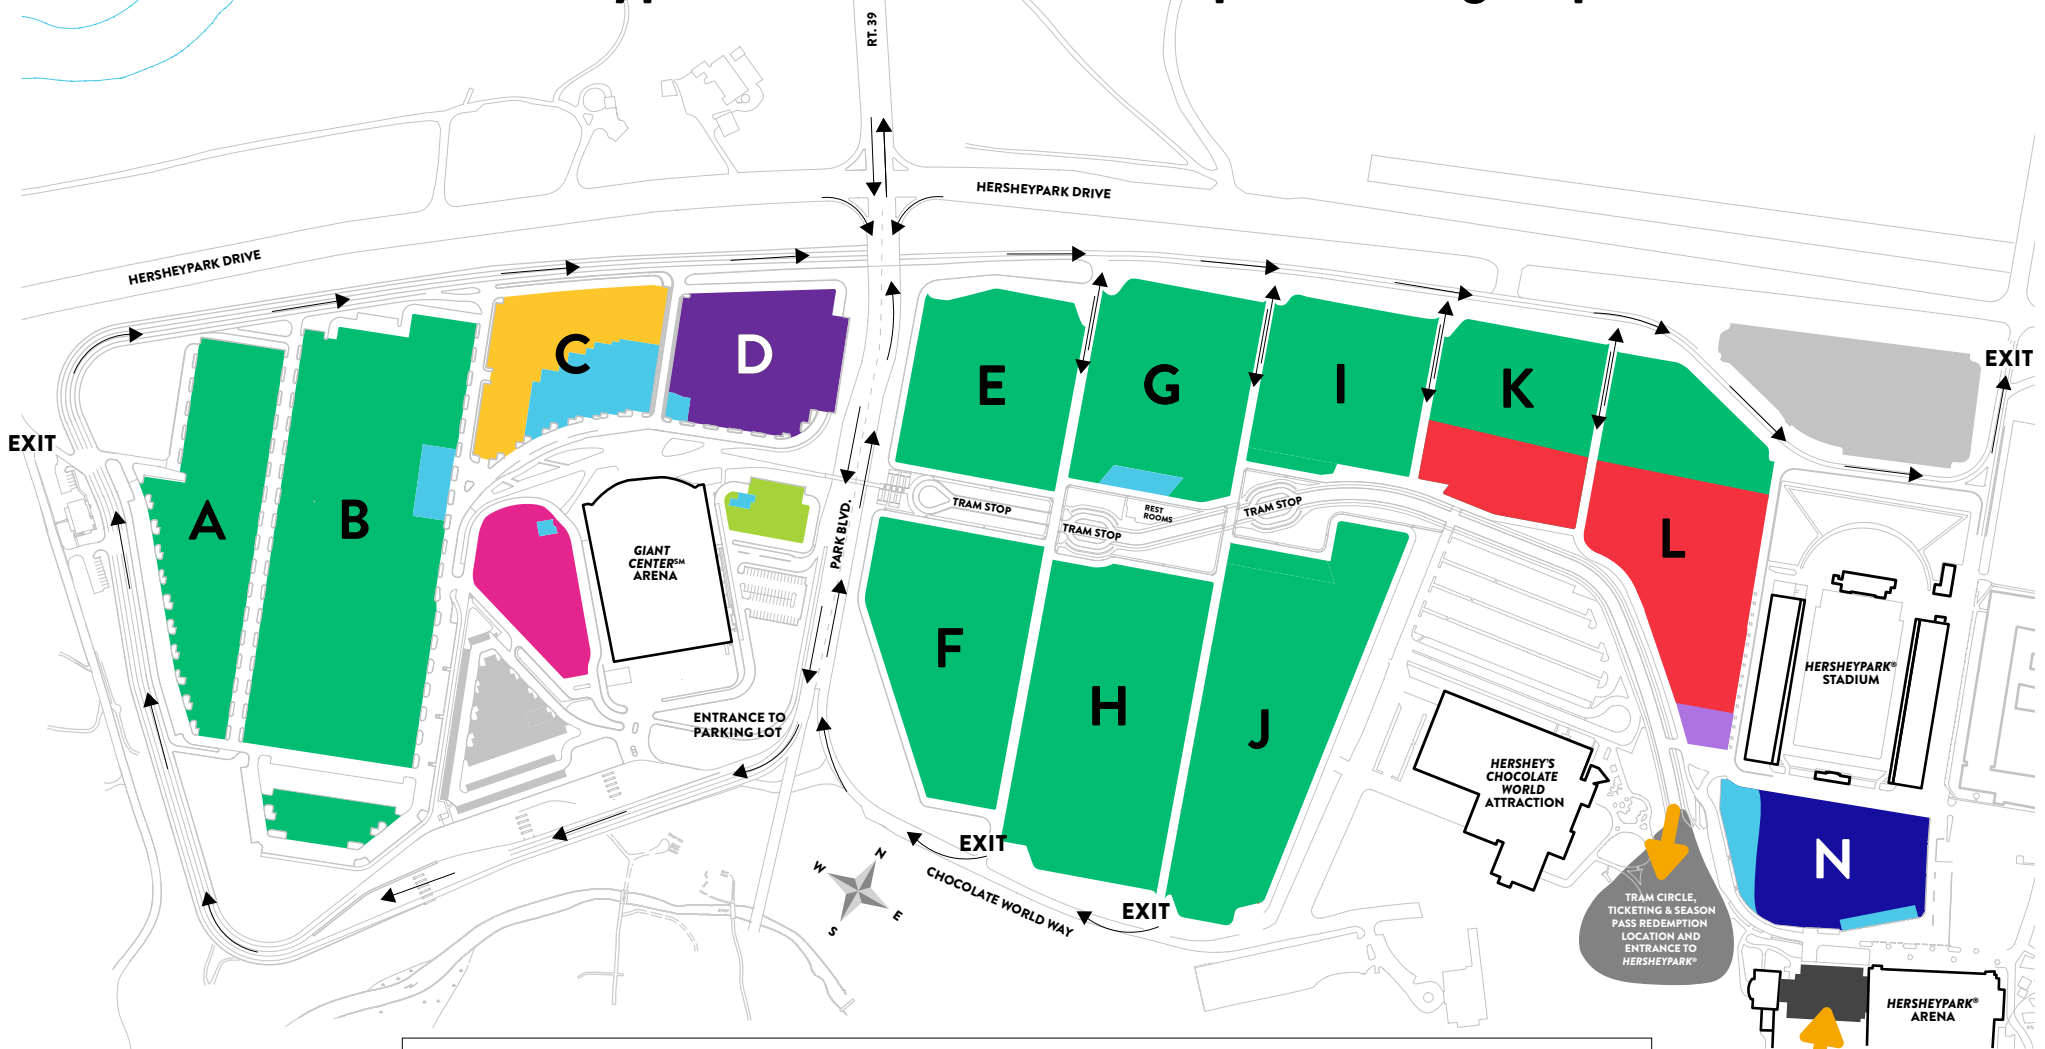

Hersheypark® Entertainment Complex Parking Map

LEGEND	
A, B, E-K	GENERAL PARKING (GIANT CENTER & HERSHEY PARK)
C	PREFERRED PARKING (GIANT CENTER)
D	CLUB SEAT PARKING (GIANT CENTER)
	ACCESSIBLE PARKING (GIANT CENTER & HERSHEY PARK)
	SUITE HOLDER PARKING (GIANT CENTER)
	MEDIA & ADMINISTRATION PARKING (GIANT CENTER)
	EMPLOYEE PARKING (GIANT CENTER & HERSHEY PARK STADIUM)
L	SEASON PASS HOLDER & PREFERRED PARKING (HERSHEY PARK) <i>Valid Full Size, King Size or Giant Size Season Pass required. Subject to availability on a first-come-first-serve basis.</i>
N	EXCLUSIVE SEASON PASS HOLDERS' PARKING (HERSHEY PARK) <i>Valid Full Size, King Size or Giant Size Season Pass required. Subject to availability on a first-come-first-serve basis.</i>
	RIDE SHARING LOT FOR DROP-OFFS & PICKUPS
	THE CHOCOLATIER™, MILTON'S™ ICE CREAM PARLOR AND THE SWEETERIE™ <i>Complimentary parking is available in the Season Pass Holder lot when Hersheypark is not open or during events. Guests can access this lot through the Hersheypark parking entry gate. If guests are visiting during Park or event hours a parking fee applies for our general parking lots.</i>

Parking Lot availability changes by event.

Please prepare to stop at the Parking Toll Plaza to purchase a one-day Parking Pass, scan a valid Season Pass, or scan a pre-purchased parking voucher.