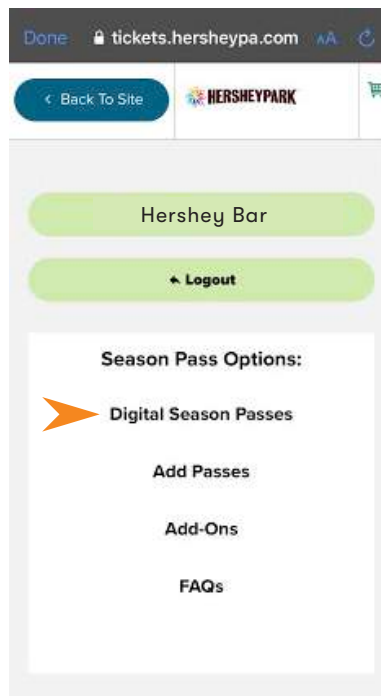

HERSHEYPARK®

SEASON PASSES

Self-Service Account Guide

Self-Service Account Guide

HOW TO VIEW DIGITAL SEASON PASS

Step 1: Click Digital Season Passes In Main Navigation

Step 2: Show Your Digital Season Pass At The Main Entrance of Hersheypark® For Entry

Self-Service Account Guide

HOW TO ADD EXISTING SEASON PASSES TO ACCOUNT

Step 1: Click Add Season Passes In Main Navigation

Step 2: Add Information To Blank Fields Under Link Existing Season Pass

Step 3: Verify Information And Click "Add This Pass To Current Pass Account?"

Self-Service Account Guide

HOW TO PURCHASE ADD-ONS

Step 1: Click Add-Ons In Main Navigation

Season Pass Options: Digital Season Passes | Add Passes | **Add-Ons** | FAQs

Season Pass Account - Home

Welcome to your Hersheypark Season Pass Holder Self Service account - link season passes, view your digital season pass, redeem perks, download offers, and more!

Hershey Bar

Edit Pass Redeemable Perks

Step 2: Proceed Through To Check-Out

Home

Add-Ons

- Drink & Dining Plans**
Check out these Season Pass Holder Drink and Dining Plans! Save time by linking your dining and drink plan to your pass in the cart. ▼
- All-Year Hershey Gardens and The Hershey Story Museum Plan**
Save more than 15% on unlimited admission to Hershey Gardens and The Hershey Story Museum ▼
- Bite Size Parking** ▼